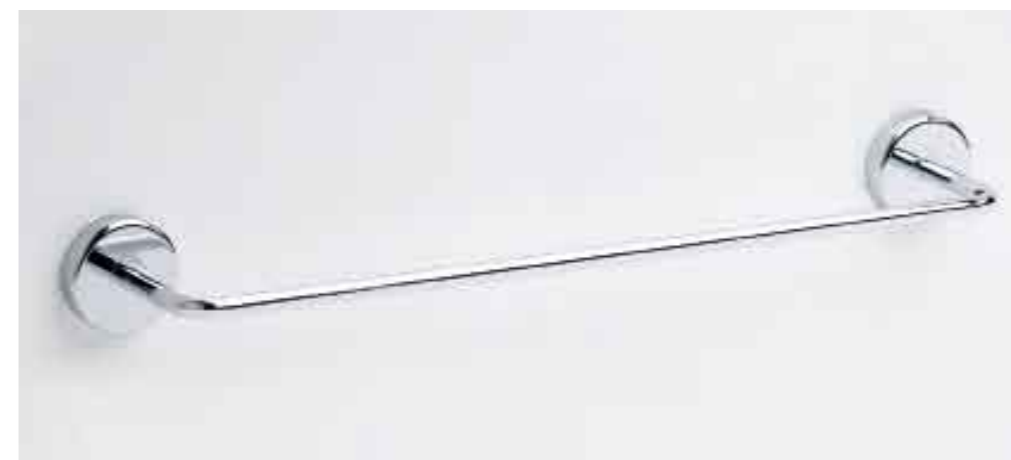

FU 05
Portasalvietta cm 40
Towel rail
cromo
chrome € 47,50